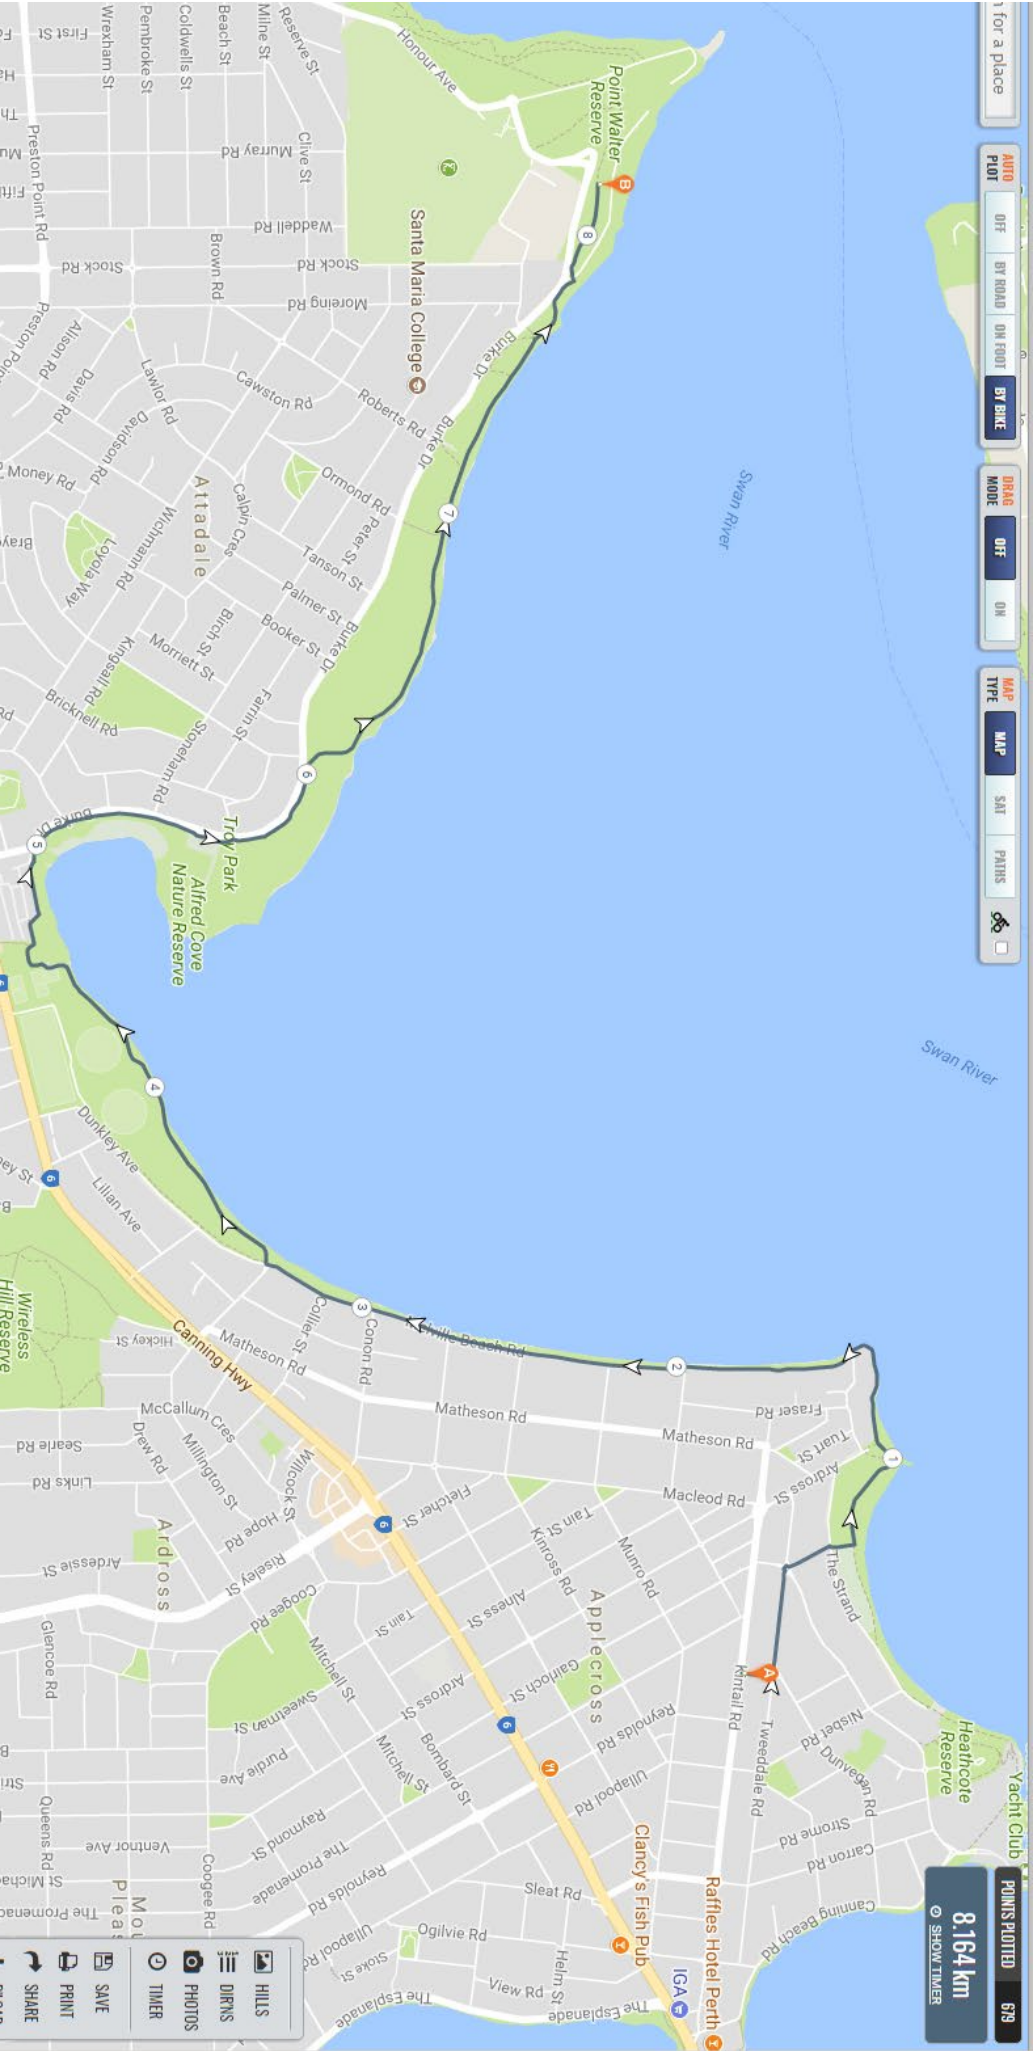

As part of our Year 6 Bike Education Program there will be a Year 6 River Bike Ride on Friday 10 December 2021. Students will complete a 16km round trip ride to Point Walter. Once arriving at Point Walter the students will have some lunch before participating in some organised games and activities before starting the ride back to school.

Students will depart from Applecross at 9.45am and return to school by approximately 3:00pm. Students will be riding on the bike path along the river, apart from the 500m from school to the river bike path, which will be on the footpath.

A map of our planned route is on the back of this page.

Yours sincerely

Mr Derek Rijnhart
Physical Education Specialist
22 November 2021

Search for a place

AUTO FLOW OFF BY ROAD ON FOOT BY BIKE

DRAG MODE OFF ON

MAP TYPE MAP SAT PATHS

POINTS PLOTTED 8.164 km SHOW TIMER 679

Map utility icons: Hills, Dirms, Photos, Timer, Save, Print, Share.